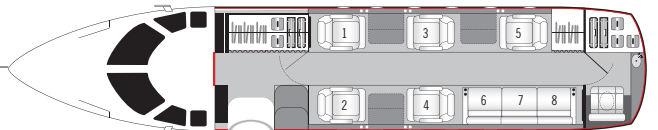

Range Sample

Specifications

| | |
|----------------|----------|
| > Seating | 8 |
| > Range | 2,733 Nm |
| > Cabin Length | 21' 3" |
| > Cabin Height | 5' 9" |
| > Cabin Width | 6' 0" |

Amenities

Galley

- > Microwave

Entertainment

- > DVD/CD Players
- > Airshow Moving Map
- > Power outlets

Communications

- > Flight phone

HAWKER | 900XP

Cabin Seating
For Up to 8

Cabin Sleeping
For Up to 1