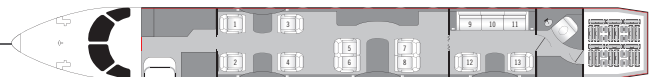

Range Sample

Specifications

> Seating	13
> Range	3,400 Nm
> Cabin Length	49' 8"
> Cabin Height	6' 0"
> Cabin Width	6' 9"

Amenities

Galley

- > Oven
- > Microwave

Entertainment

- > DVD/CD players
- > Airshow moving map
- > Power outlets

Communications

- > Flight phone
- > WiFi/Internet

Cabin Seating
For Up to 13

Cabin Sleeping
For Up to 6