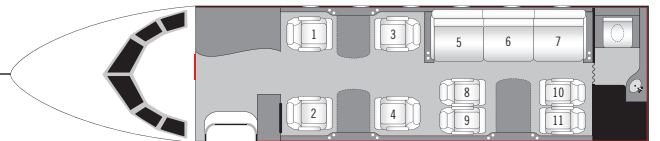

GULFSTREAM | G-200

Aircraft Overview

The Gulfstream G200 is the true pioneer in the super-midsize category. The G200 offers an excellent combination of range, cabin size, and speed. The G200's roomy stand-up cabin creates a comfortable environment for transcontinental flights and amenities to make each journey a relaxing and enjoyable.

Range Sample

Specifications

> Seating	9
> Range	3,130 Nm
> Cabin Length	24' 5"
> Cabin Height	6' 3"
> Cabin Width	7' 2"

Amenities

Galley

- > Microwave

Entertainment

- > DVD/CD players
- > Airshow moving map
- > Power outlets

Communications

- > Satellite phone
- > Domestic WiFi/Internet

GULFSTREAM | G-200

Cabin Seating
For Up to 9

Cabin Sleeping
For Up to 4