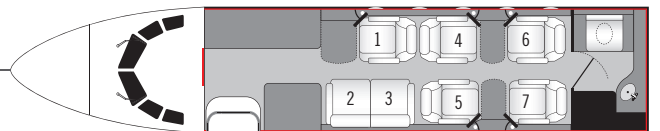

Range Sample

Specifications

> Seating	7
> Range	2,750 Nm
> Cabin Length	17' 8"
> Cabin Height	5' 9"
> Cabin Width	5' 9"

Amenities

Galley

- > Microwave

Entertainment

- > 2 DVD/CD Players
- > MP3/iPod compatible
- > 6 TV monitors
- > Airshow moving map
- > Power outlets

Communications

- > Satellite phone system with wireless handsets

GULFSTREAM | G-150

Cabin Seating
For Up to 7

Cabin Sleeping
For Up to 2