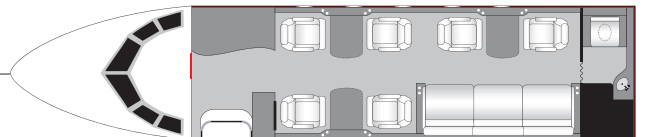

GULFSTREAM | G-200

Aircraft Overview

The Gulfstream G200 is the true pioneer in the super-midsize category. The G200 offers an excellent combination of range, cabin size, and speed. The G200's roomy stand-up cabin creates a comfortable environment for transcontinental flights and amenities to make each journey a relaxing and enjoyable.

Range Sample

Specifications

> Seating	8
> Range	3,130 Nm
> Cabin Length	24' 5"
> Cabin Height	6' 3"
> Cabin Width	7' 2"

Amenities

- > Microwave
- > Sink
- > Ice drawer
- > Coffee pot
- > DVD/CD players
- > MP3/iPod compatible
- > 2 TV monitors
- > Airshow moving map
- > Satellite phone
- > Domestic WiFi/Internet

GULFSTREAM | G-200

Cabin Seating
For Up to 8

Cabin Sleeping
For Up to 4