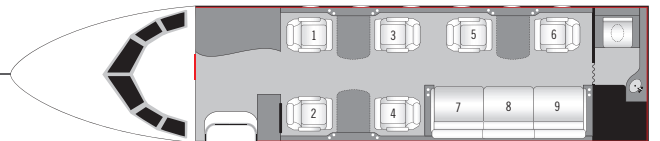

GULFSTREAM | G-200

Aircraft Overview

The Gulfstream G200 is the true pioneer in the super-midsize category. The G200 offers an excellent combination of range, cabin size, and speed. The G200's roomy stand-up cabin creates a comfortable environment for transcontinental flights and amenities to make each journey a relaxing and enjoyable.

Range Sample

Specifications

> Seating	9
> Range	3,130 Nm
> Cabin Length	24' 5"
> Cabin Height	6' 3"
> Cabin Width	7' 2"

Amenities

Galley

- > Microwave

Entertainment

- > DVD/CD players
- > MP3/iPod compatible
- > Airshow moving map
- > Power outlets

Communications

- > Satellite phone
- > Domestic WiFi/Internet

GULFSTREAM | G-200

Cabin Seating
For Up to 9

Cabin Sleeping
For Up to 4