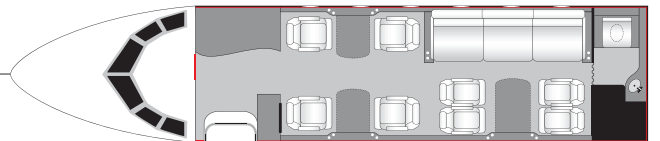

GULFSTREAM | G-200

Aircraft Overview

The Gulfstream G200 is the true pioneer in the super-midsize category. The G200 offers an excellent combination of range, cabin size, and speed. The G200's roomy stand-up cabin creates a comfortable environment for transcontinental flights and amenities to make each journey a relaxing and enjoyable.

Range Sample

Specifications

> Seating	10
> Range	3,130 Nm
> Cabin Length	24' 5"
> Cabin Height	6' 3"
> Cabin Width	7' 2"

Amenities

Galley

- > Microwave
- > Coffee pot

Entertainment

- > Airshow moving map
- > CD player
- > Power outlets

Communications

- > Domestic WiFi/Internet
- > Gogo Text and Talk

GULFSTREAM | G-200

Cabin Seating
For Up to 10

Cabin Sleeping
For Up to 4